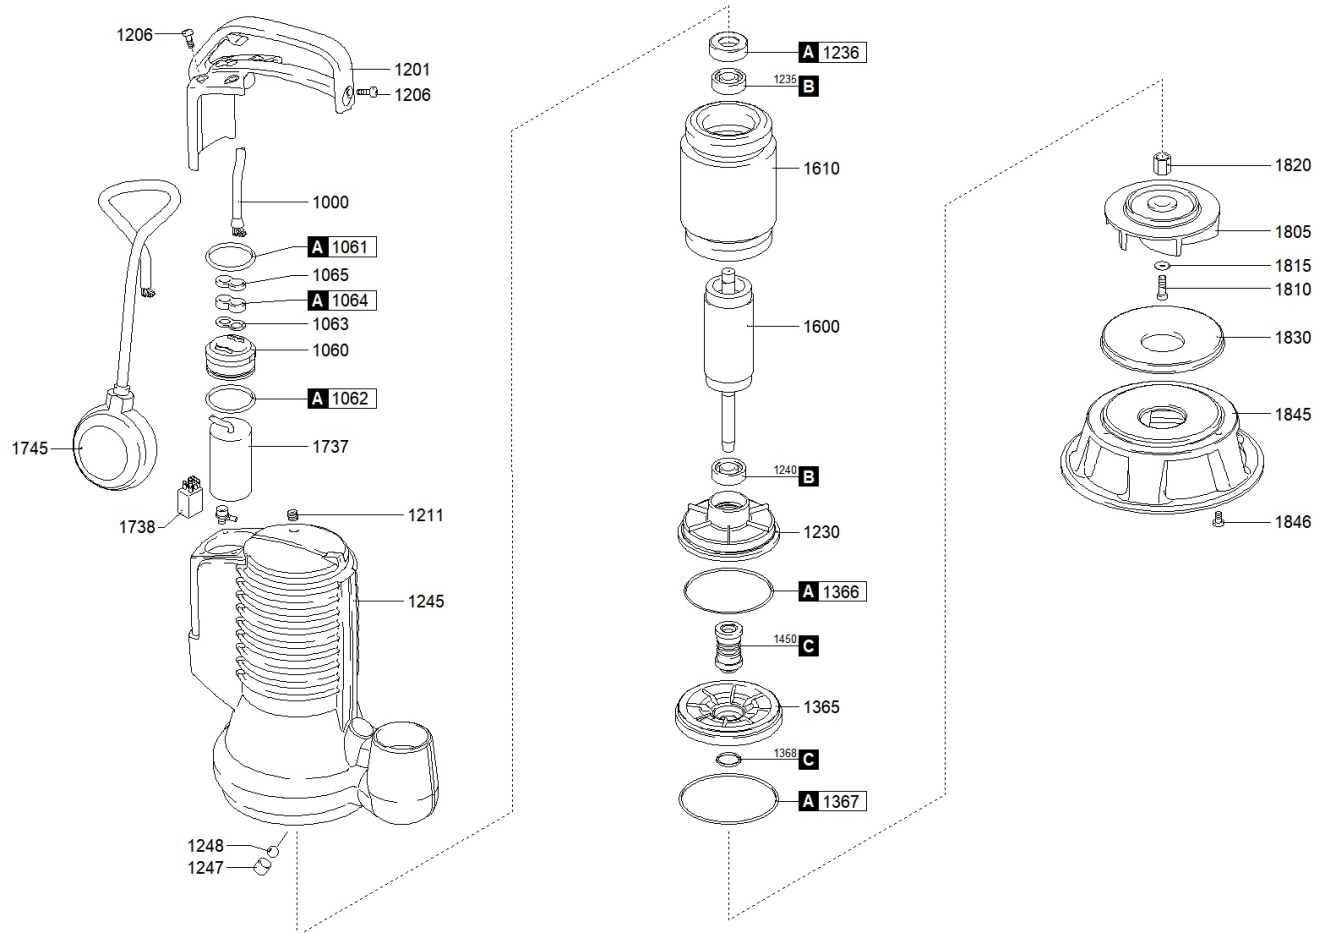

better together

1078.006 - DGBLUEP 100/2/G40V A1BM5 NGTGB51U23N00NN

better together

1078.006 - DGBLUEP 100/2/G40V A1BM5 NGTGB51U23N00NN

		Code		New Code		Description	Q.ty	
A		601008001		9050.001		GASKETS KIT	1	
C		602008021		9050.103		MECHANICAL SEALS KIT	1	
B		604008301		9050.166		BEARINGS KIT	1	
1000		250102304010200000		2501NN00004		CAVO POTENZA	1	
1060		239768026156		2397PL00001		HOLDER [CABLE GLAND]	1	
1061		271770412835300000		2717GM00061		UPPER GASKET - HOLDER [CABLE GLAND]	1	
1062		271770040952620000		2717GM00058		LOWER GASKET - HOLDER [CABLE GLAND]	1	
1063		235467024279		2354PL00001		CABLE STOP	1	
1064		235678024236		2356GM00032		RUBBER GASKET	1	
1065		235467024241		2354PL00006		CABLE GLAND	1	
1201		235360424137		2353PL00001		CABLE GLAND HANDLE	1	
1206		270830510149200000		2708XX00087		SCREW [CABLE GLAND HANDLE >> COVER]	5	
1211		270139510104000000		2701XX00003		CAP [TIGHTNESS TEST]	1	
1230		230556223465		2305AL00001		LOWER BEARING HOLDER	1	
1235		2729062010200000		2729NN00007		UPPER BEARING	1	
1236		238579023531		2385GM00001		RUBBER PROTECTION [UPPER BEARING]	1	
1240		2729062010200000		2729NN00007		LOWER BEARING	1	
1245		231016224288		2310GG00030		MOTOR CASE	1	
1247		2307605724327		2307PL00002		BUSH [BREATHER]	1	
1248		273077224326		2730GM00001		BALL [BREATHER]	1	
1365		2391000015023462		2391NN00001		MECHANICAL SEAL FLANGE	1	
1366		271770088035000000		2717GM00091		GASKET [LOWER BEARING HOLDER >> MECHANICAL SEAL FLANGE]	1	
1367		271770108026000000		2717GM00004		GASKET [MECHANICAL SEAL FLANGE >> BASE]	1	
1368		237970100160600000		2379GM00017		V-RING [MECHANICAL SEAL FLANGE]	1	
1450		230005040120000000		2300NN00029		MECHANICAL SEAL	1	
1600		230233611623481		2302NN00124		SHAFT WITH ROTOR	1	
1610		231101161012000000		2311NN00006		WOUND STATOR	1	
1737		25170200000000		2517NN00007		CAPACITOR	1	
1745		2545004053000000		2545NN00007		FLOAT SWITCH	1	
1805		21411400790524284		2141GG00671		IMPELLER	1	
1810		270830510209200000		2708XX00090		LOCKING IMPELLER	1	
1815		270530202073000000		2705XX00024		LOCKING WASHER [IMPELLER]	1	
1845		2145111323900		2145GG00014		BASE	1	
1846		270830510109200000		2708XX00084		SCREW [BASE >> MOTOR CASE]	3	